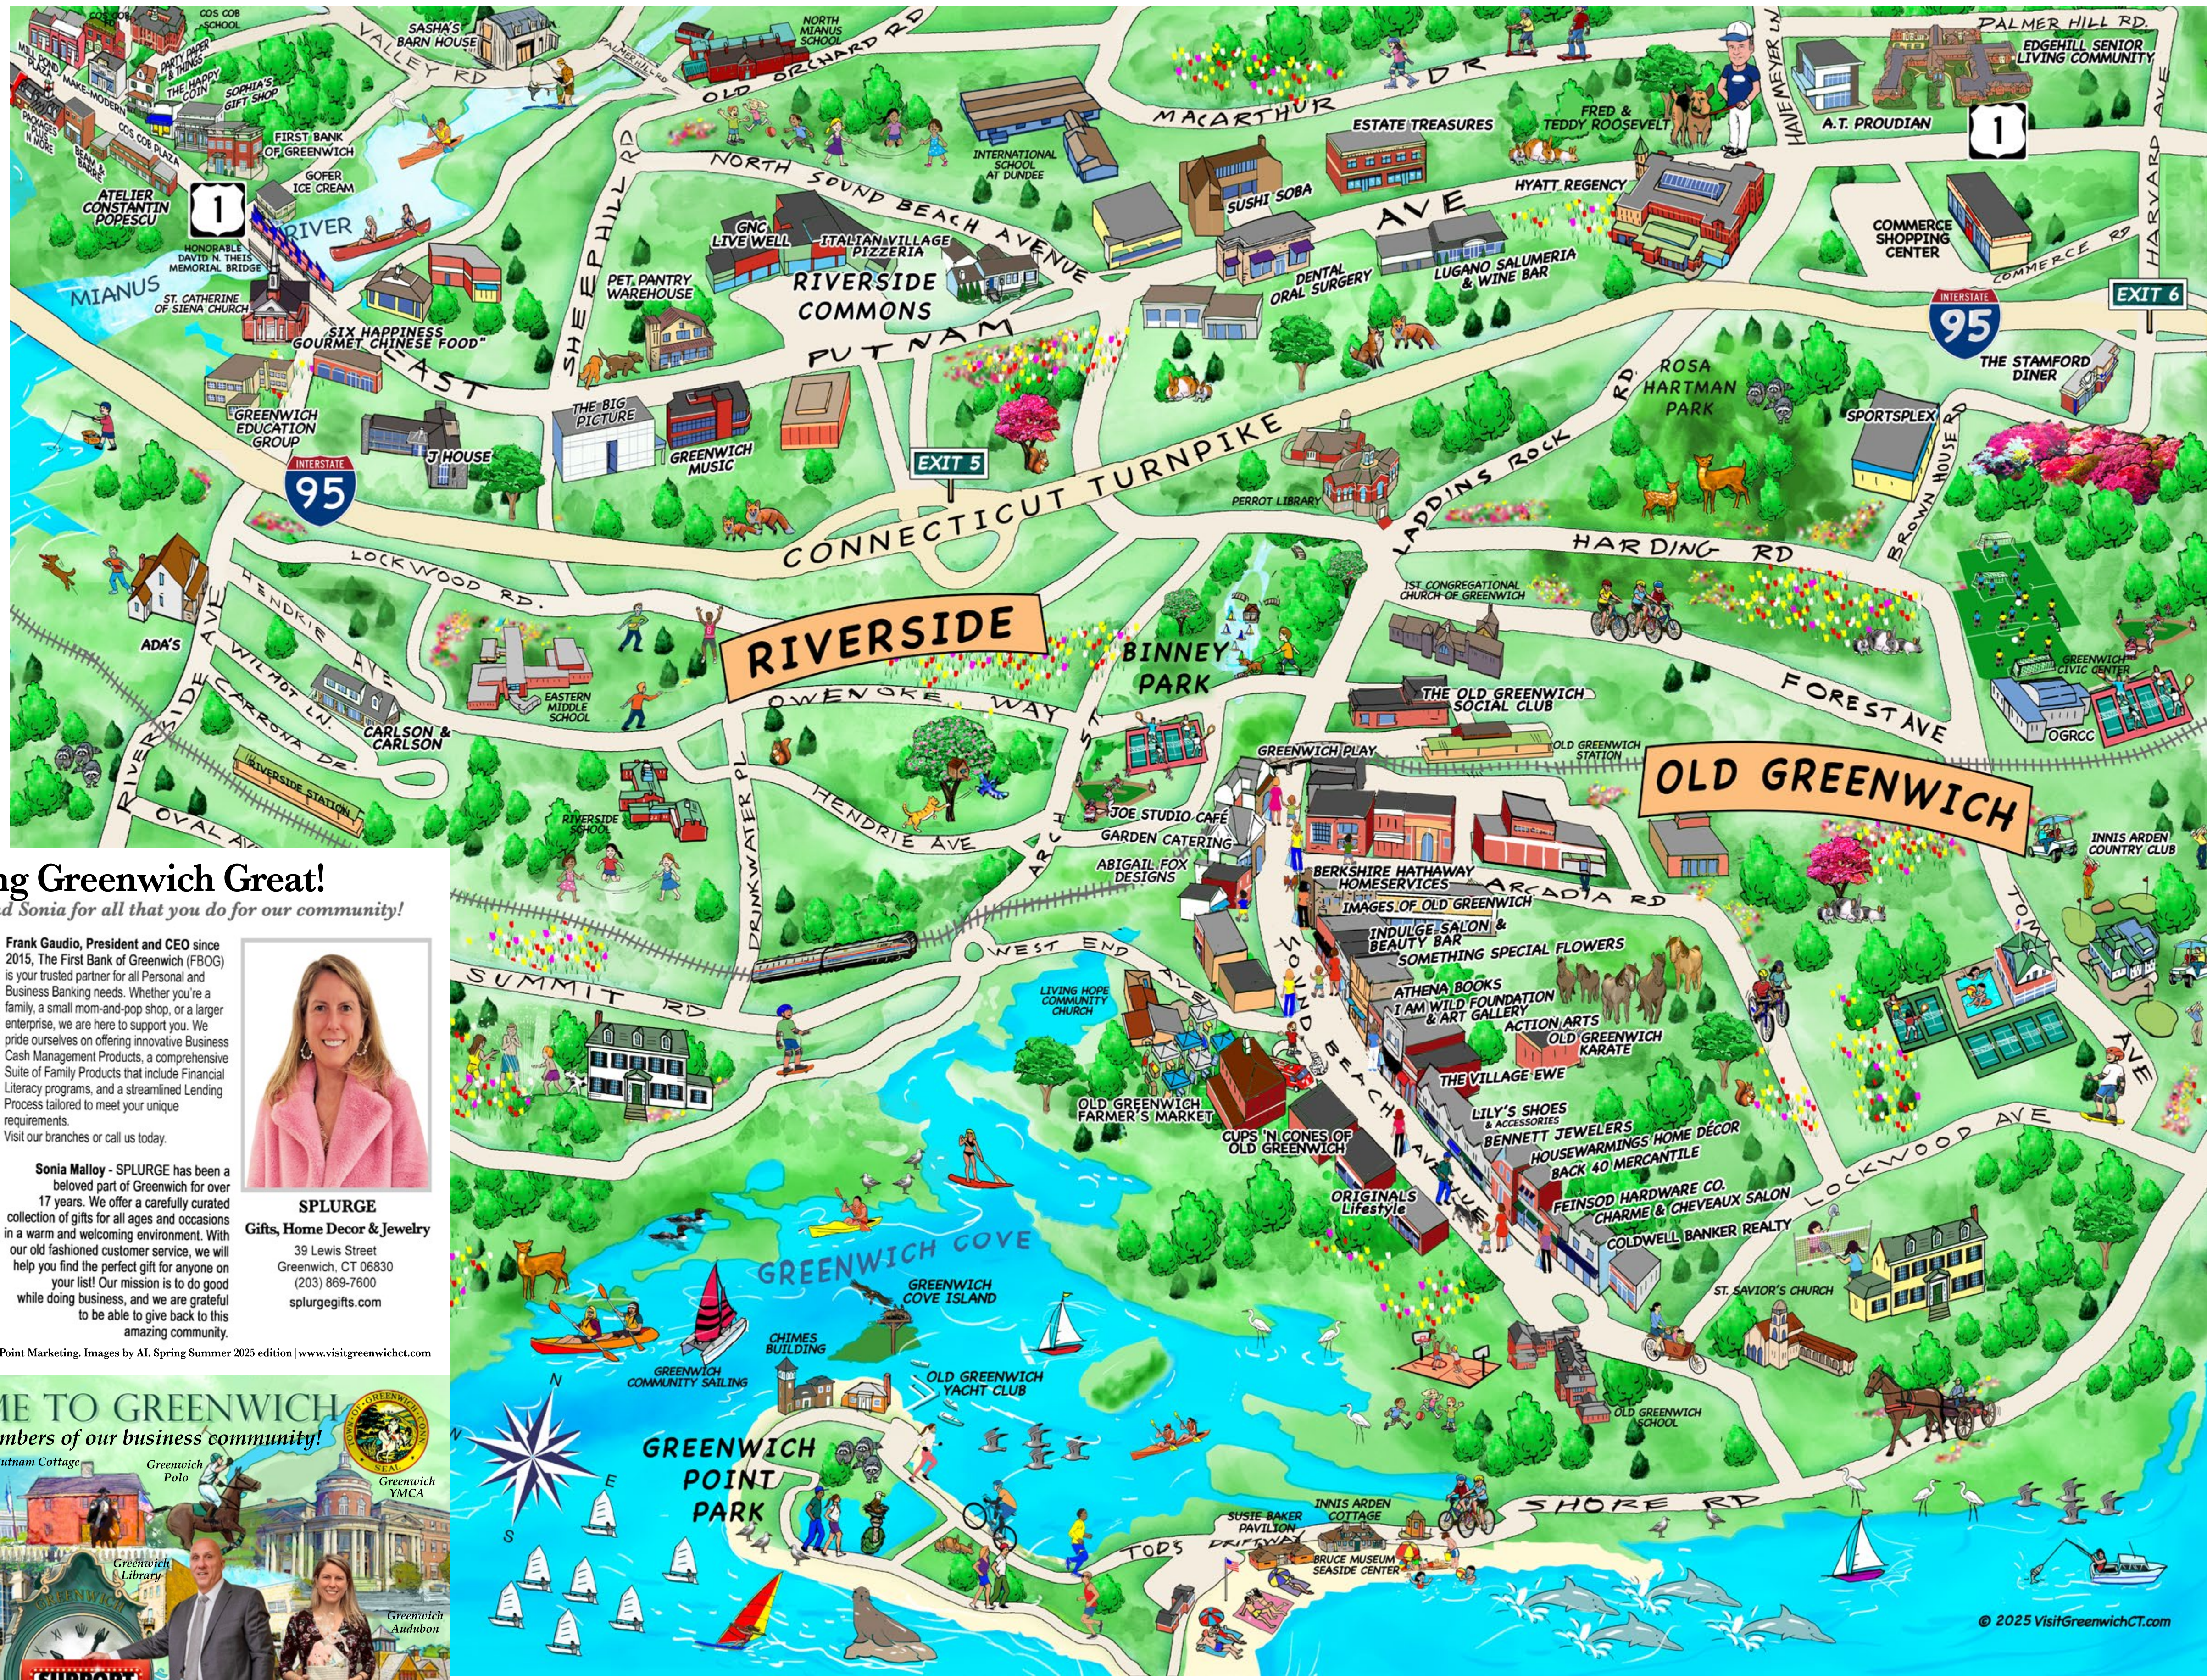

From sports injuries to joint replacements, we're here for you.
In Greenwich and Stamford.

Yale New-Haven Health Greenwich Hospital
Yale Medicine

Six Happiness
Gourmet Chinese Food

1074 E. Putnam Avenue, Riverside

PET PANTRY
Wholesale

1191 E. Putnam Ave. Riverside, CT (203) 344 - 9295

GNC LIVE WELL
"Locally Owned and Operated"

Riverside Commons 1237 East Putnam Avenue (203) 637-4262

LET US HELP YOU REACH YOUR HEALTH GOALS!

Sushi Soba

www.sushisobact.com 203.990.0888

1345 E. Putnam Ave. Old Greenwich CT 06870

HELP SAVE A LIFE!
TAKE A CLASS TODAY!
CPR/AED/FIRST-AID

WWW.GREENWICHEMS.ORG (203)-637-7505

Estate Treasures of Greenwich, LLC
Consignment Specialists
Antiques • Furniture • Accessories • Jewelry

1381 E. Putnam Avenue, Old Greenwich, CT 06870
Mon. - Sat. 10:530, Sun. 12 - 5:30

Robin DuCharme PR
Breaking Through the Noise

OG - RIVERSIDE NEIGHBORS
WGCH Broadcaster
e: robinpastore@gmail.com
c: 203.249.7871

Serving the Greenwich community for over 30 years

Frank Moore
Senior Vice President—Wealth Management
Senior Portfolio Manager

UBS Financial Services Inc.
100 West Putnam Ave. Greenwich, CT 06830
203-862-2185

BEST-IN-STATE WEALTH ADVISORS

Sasha's Barn House

EUROPEAN TEA ROOM coming this spring!

Sasha's Barn House is a boutique venue with a unique blend of art and floral design that provides a visually stimulating backdrop for intimate and memorable gatherings.

sashasbarnhouse.com

Making Greenwich Great!
Thank you Frank and Sonia for all that you do for our community!

Frank Gaudio, President and CEO since 2015, The First Bank of Greenwich (FBOG) is your trusted partner for all Personal and Business Banking needs. Whether you're a family, a small mom-and-pop shop, or a larger enterprise, we are here to support you. We pride ourselves on offering innovative Business Cash Management Products, a comprehensive Suite of Family Products that include Financial Literacy programs, and a streamlined Lending Process tailored to meet your unique requirements. Visit our branches or call us today.

Sonia Malloy - SPLURGE has been a beloved part of Greenwich for over 17 years. We offer a carefully curated collection of gifts for all ages and occasions in a warm and welcoming environment. With our old fashioned customer service, we will help you find the perfect gift for anyone on your list! Our mission is to do good while doing business, and we are grateful to be able to give back to this amazing community.

THE FIRST BANK OF GREENWICH
444 E Putnam Avenue
Cos Cob, CT 06807
(203) 629-8400
greenwichfirst.com

SPLURGE
Gifts, Home Decor & Jewelry
39 Lewis Street
Greenwich, CT 06830
(203) 869-7600
splurgegifts.com

WELCOME TO GREENWICH
Honoring members of our business community!

Town Hall, Putnam Cottage, Greenwich Polo, Greenwich YMCA, Greenwich Library, Greenwich Audubon, Greenwich Hospital, Delamar Greenwich Harbor, Greenwich Point

FRANK GAUDIO
First Bank of Greenwich

SONIA MALLOY SPLURGE

SUPPORT LOCAL BUSINESS

We take the time to do the job right the first time!

HIGHLAND
SEWER & DRAIN
RESIDENTIAL & COMMERCIAL

Call today!
(203) 531-6244
www.highlandsewer.net

RANGEL LANDSCAPING & CONTRACTING INC.
TREE & LANDSCAPE SERVICES

Free Estimates
Call: 203.223.8666

Visit our website for list of services
www.rangel.com

greenwich play
PURPOSEFUL PLAY SPACE DESIGN

180 SOUND BEACH AVE
OLD GREENWICH
www.greenwichplay.com
@greenwich_play

QUEEN WILLA'S COUNTDOWN TO THE BELL
GARDEN CATERING

LIVFREE DONATE TODAY

SWIM

Contemporary Sophistication Meets Timeless Luxury.

DELAMAR
- GREENWICH HARBOR -

500 Steamboat Road | Greenwich, CT 203.661.9800 | delamar.com

lescale
restaurant bar

500 Steamboat Road
Greenwich, CT | 203.661.4600
lescalerestaurant.com

Local Digital Marketing Strategies + Solutions for Small Businesses and Non-Profits

GREENWICH POINT MARKETING
GREENWICHPOINTMARKETING.COM

I AM WILD FOUNDATION
presents
THE WILD HORSES OF SABLE ISLAND
by ROBERTO DUTESCO

I AM WILD
ART GALLERY
238 SOUND BEACH AVENUE
OLD GREENWICH
347.326.0365
IAMWILD.ORG

GREENWICH POINT CONSERVANCY
PRESERVE & PROTECT
203-637-3400
WWW.GREENWICHPOINT.ORG

be giant be gentle be treasured be home.

corcoran
CENTRIC REALTY
VISIT CORCORAN.COM

HOPE LIVES HERE
LIVING HOPE COMMUNITY CHURCH

38 WEST END AVENUE
OLD GREENWICH
203-637-3669
WWW.LIVINGHOPECT.ORG